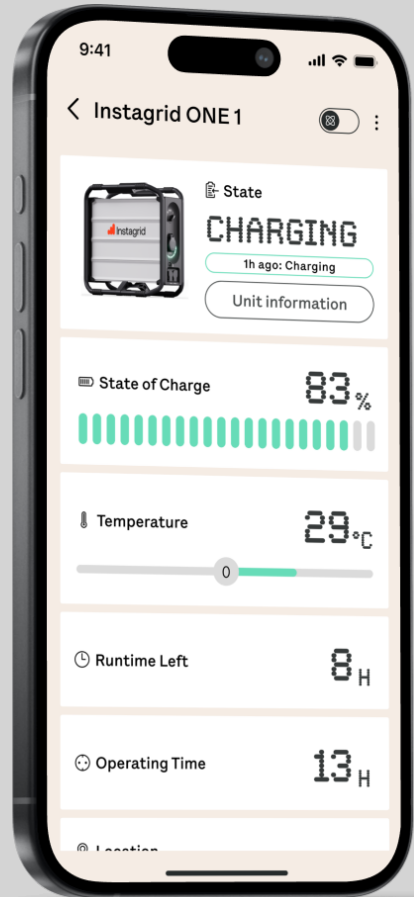

Location

Monitor the real-time location of your Instagrid product(s) to keep track of them and to prevent theft.

In-depth unit information

Monitor run-time, state of charge, temperature, and location of Instagrid product(s).

Fleet Management

Fully-connected experience to enhance convenience, data accessibility and safety.

Quick overview

The status of all your Instagrid products at a glance.

Statistics

Aggregated data about your fleet. Keep track of your energy consumption and sustainability metrics.