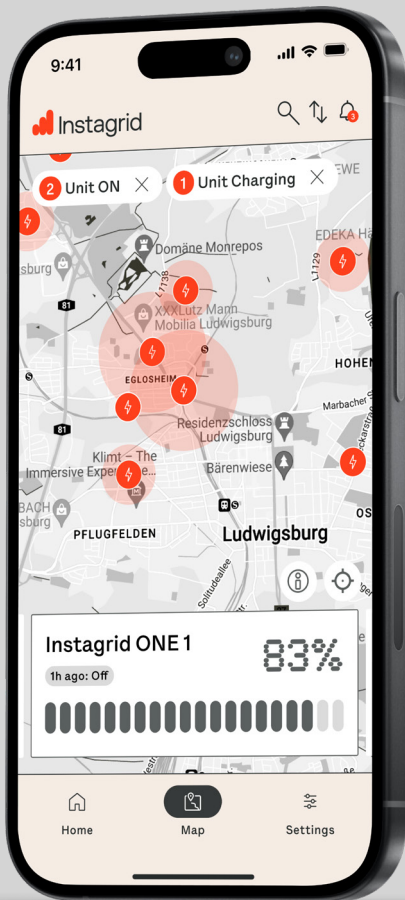

ONE POWERFUL SYSTEM

Instagrid LINK is a smart power distributor that extends the features of your portable power supply and enables new and powerful applications.

- Island mode – combine Instagrid ONE units for up to 3 x power capacity. Hot-swap seamlessly for extended run times without the hassle of generators or extension cords.
- Continuous power source – set up a mission-critical power supply with no interruptions.
- Power up to three devices with RCD-protection without noise or exhaust fumes throughout the whole working day.

Location

Monitor the real-time location of your Instagrid product(s) to keep track of them and to prevent theft.

In-depth unit information

Monitor run-time, state of charge, temperature, and location of Instagrid product(s).